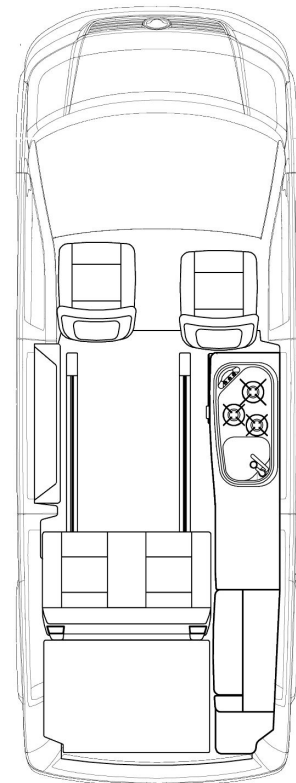

Weights

Tare	2,380kg (varies with accessories fitted)
GVM	3,000kg
Max payload (excl. options)	Approx. 600kg
Max towable	2,500kg

Travelling