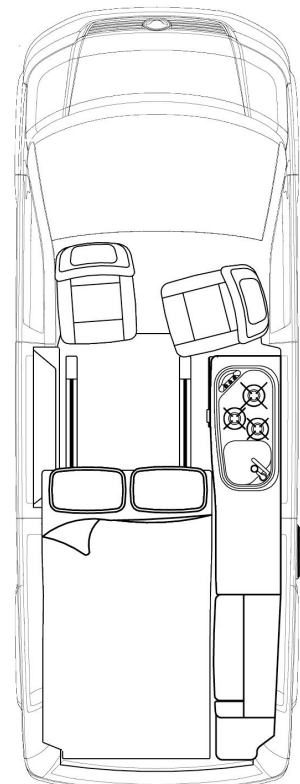

Camping

Prices as at 01/03/2010
Prices include registration, CTP insurance and stamp duty charges
Specifications and prices are subject to variation without notice